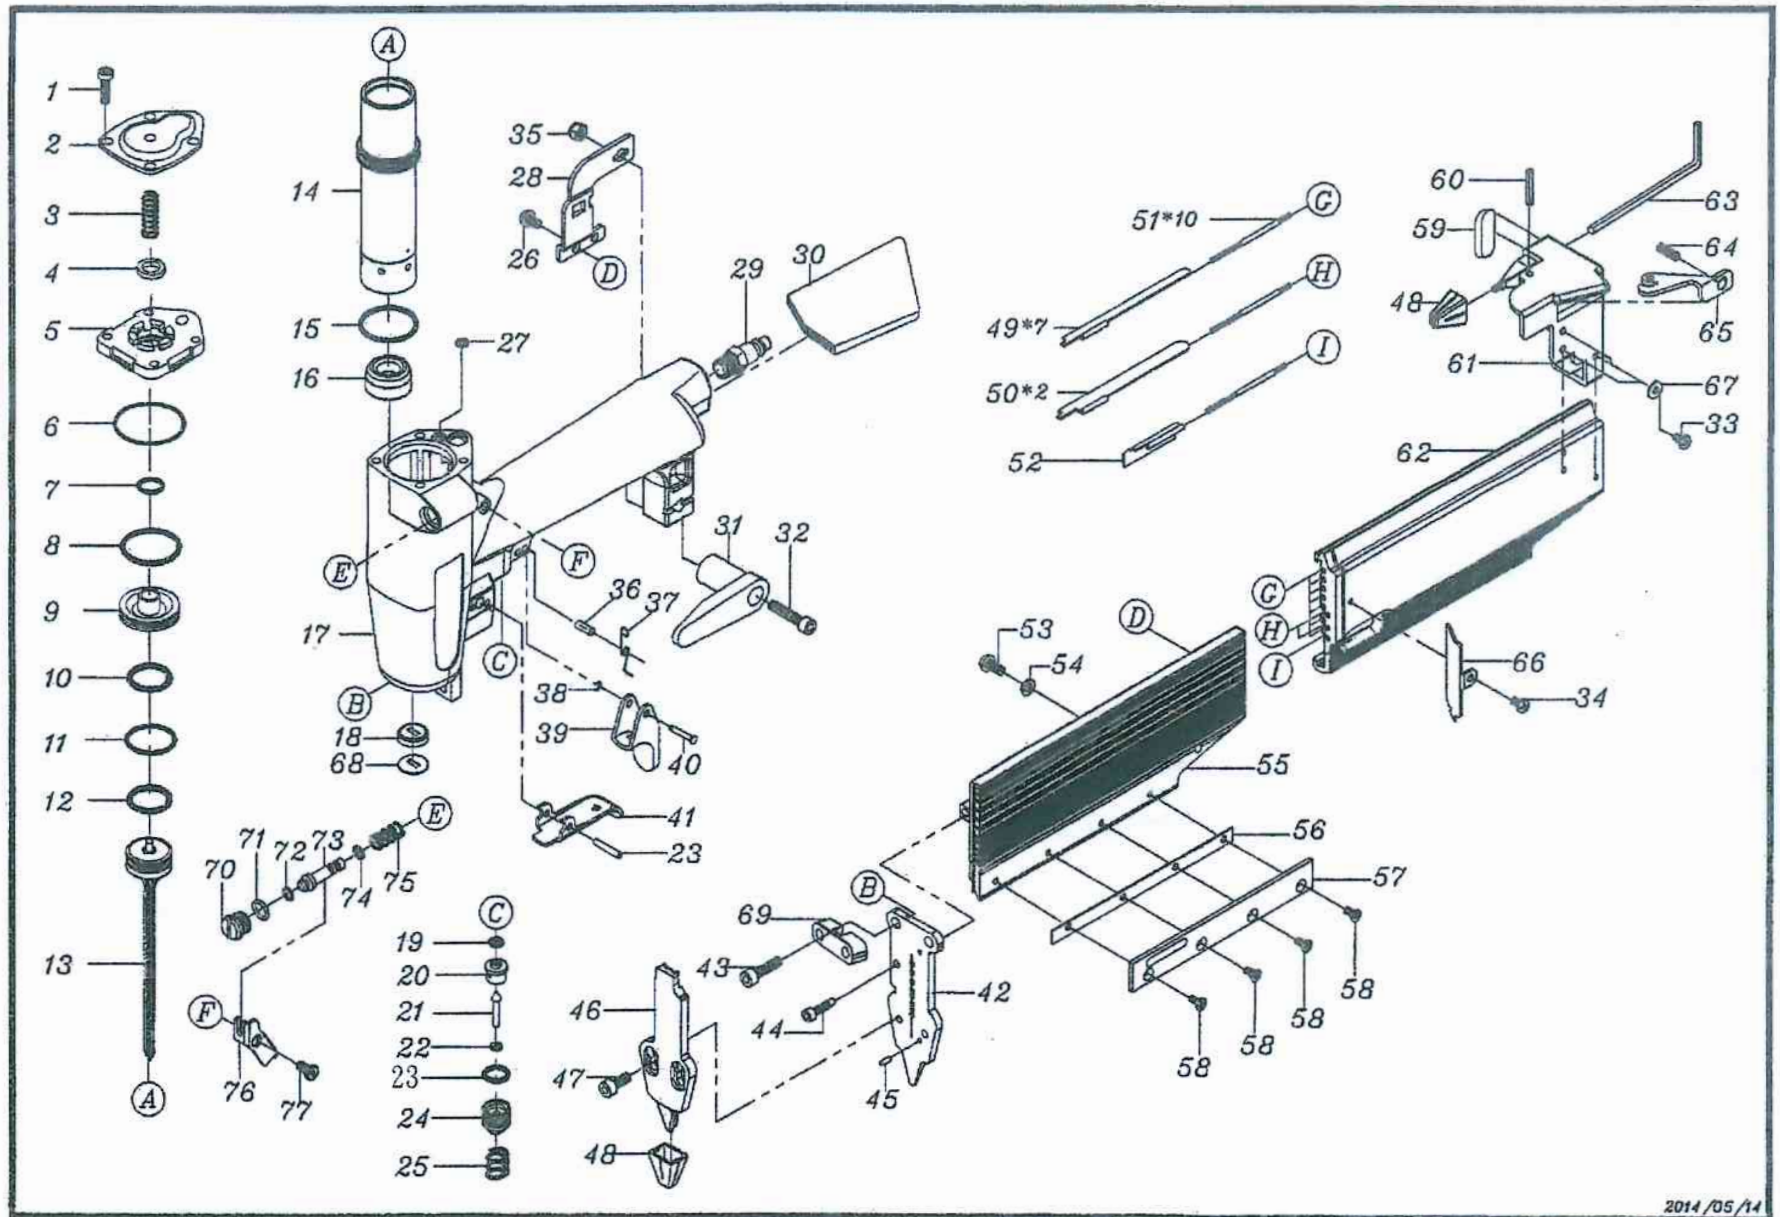

EXPLODED DIAGRAM OF RPT850P

RPT850P PARTS LIST

No	Part No	Description	Q'ty	No	Part No	Description	Q'ty	No	Part No	Description	Q'ty
1	301-5*20N	HEX.SOC.HD.BOLT	4	27	401-3*1.5	O-RING	1	53	305-4*10	HEX.SOC.HD.BOLT	1
2	A1342	CAP	1	28	B2857	SUPPORT	1	54	321-4M	SPRING WASHER	1
3	A2342	COMPRESSION SPRING	1	29	A0419-A	COUPLING PLUG	1	55	B2157	MAGAZINE SEAT	1
4	A1442	VALVE STOP	1	30	340-7	HANDLE GRIP	1	56	B2549	SPACER PLATE	1
5	A124FB	CYLINDER CAP	1	31	A294G	CRADLE	1	57	B2453	RAILING PLATE	1
6	401-1028	O-RING	1	32	301-5*25	SCREW	1	58	303-3*5.5	HEX.SOC.FLAT HEAD SCREW	4
7	401-2012	O-RING	2	33	305-3*6	SCREW	4	59	B764G	RUBBER PLATE	1
8	401-AS118	O-RING	1	34	305-3*5	SCREW	1	60	332-3*10	SPRING PIN	1
9	A214F	HEAD VALVE	1	35	311-5B	NYLON NUT	1	61	B734L	SLIDER CAP	1
10	401-3008	O-RING	1	36	A8442	PIN	1	62	B4157	MAGAZINE	1
11	401-3019	O-RING	1	37	A8242	SAFETY TRIGGER SPRING	1	63	814-3	ALLEN WRENCH	1
12	401-3015	O-RING	1	38	333-2.5	E-RING	1	64	B724G	SPRING	1
13	A5157	DRIVER	1	39	A814G	SAFETY TRIGGER	1	65	B714G	LATCH	1
14	A414L	CYLINDER	1	40	331-3*12	PIN	1	66	B674L	PUSHER STOP	1
15	401-AS119	O-RING	1	41	A714L	TRIGGER	1	67	320-3*8*1	WASHER	3
16	A434I	BUMPER	1	42	B0257	NOSE	1	68	A034MA	WASHER	1
17	A0054	GUN BODY	1	43	301-5*22+S	HEX.SOC.HD.BOLT+SW	2	69	B034E	DRIVER GUIDE B	1
18	A034M	DRIVER SEAL	1	44	301-4*14	HEX.SOC.HD.BOLT	1	70	A174J	PLUG	1
19	401-P9	O-RING	1	45	330-2.1*5	PIN	2	71	401-8*1.5	O-RING	1
20	A6142	TRIGGER VALVE SEAT	1	46	B0157	COVER PLATE	1	72	401-P3	O-RING	1
21	A6342	TRIGGER VALVE STEM	1	47	301-4*6	HEX.SOC.HD.BOLT	2	73	A184J	SHAFT	1
22	401-4.2*1.2	O-RING	1	48	A894EA	NOSE PROTECTOR	2	74	401-2.5*1.5	O-RING	1
23	332-3*25	SPRING PIN	1	49	B61491	PUSHER #1(S)	7	75	A194J	SPRING	1
24	A6242	TRIGGER VALVE GUIDE	1	50	B61492	PUSHER #2(L)	2	76	B7151	LEVER	1
25	A7242	TRIGGER SPRING	1	51	B6353	PUSHER SPRING	10	77	301-4*6F	SCREW	1
26	305-4*6	HEX.SOC.HD.BOLT	2	52	B6149	PUSHER	1				